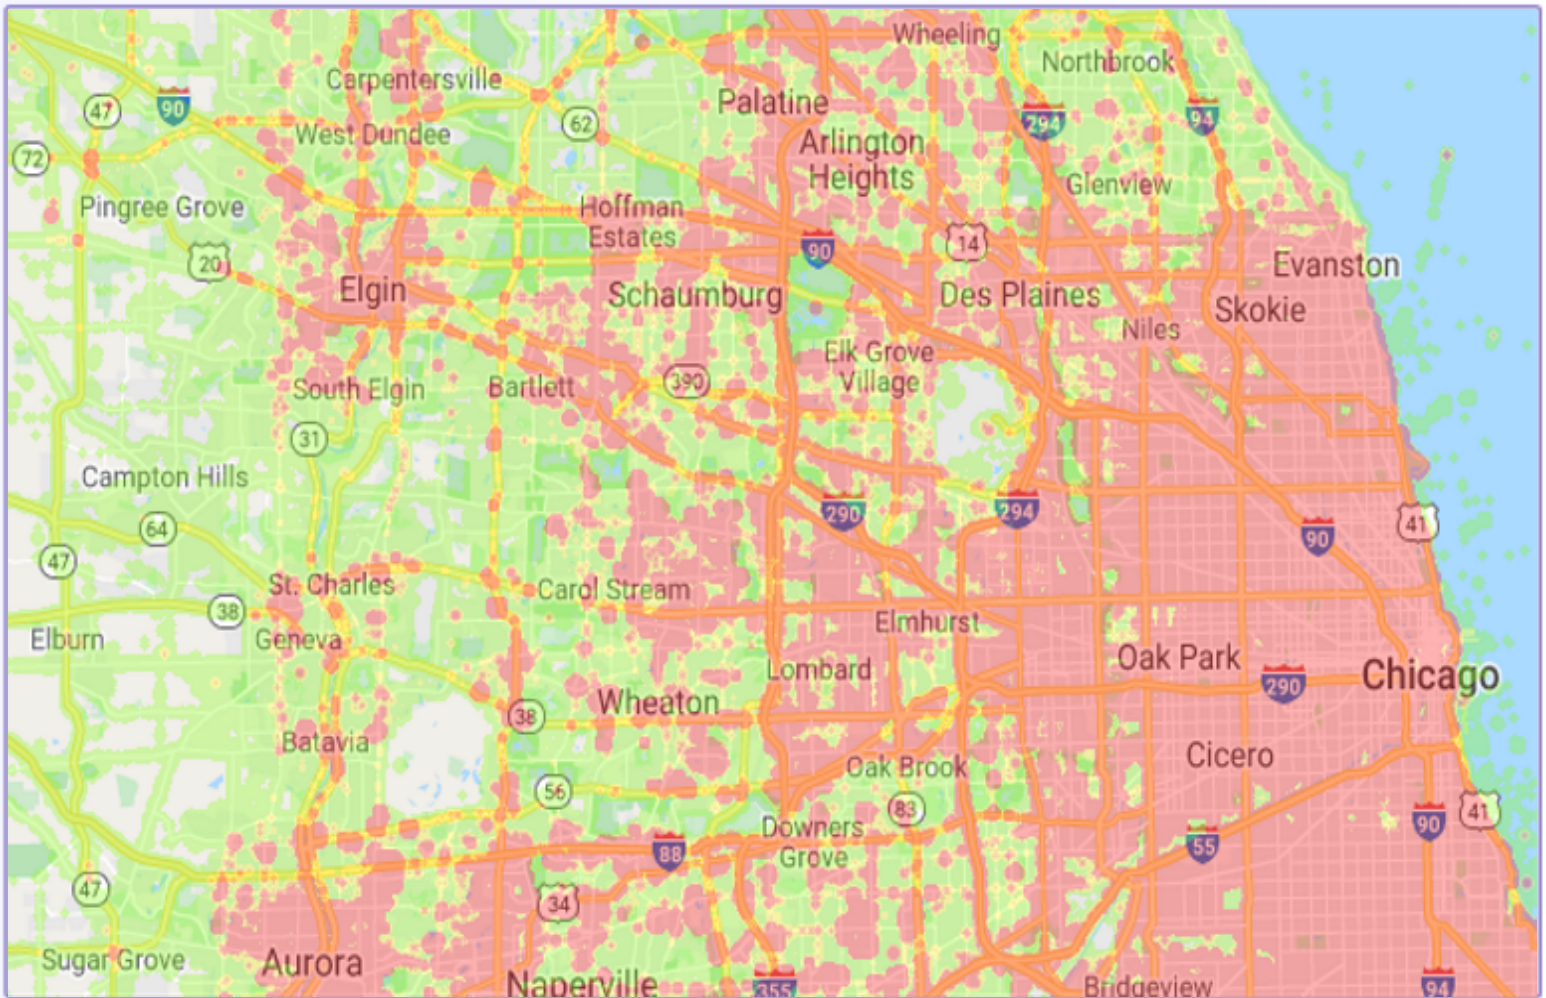

### Density Map Information

<b>Agency:</b>	Vigilant Solutions Sales	<b>Data Type:</b>	LPR Detections
<b>Data Source:</b>	MVTrac Data, Commercial Data	<b>Total Records:</b>	509,374,063
<b>Contributor:</b>	Data Subscription, MVTrac Commercial Data	<b>Time Frame:</b>	All Time

#### Scan Concentration:

Green < 49 < Yellow < 98 < Orange < 148 < Red